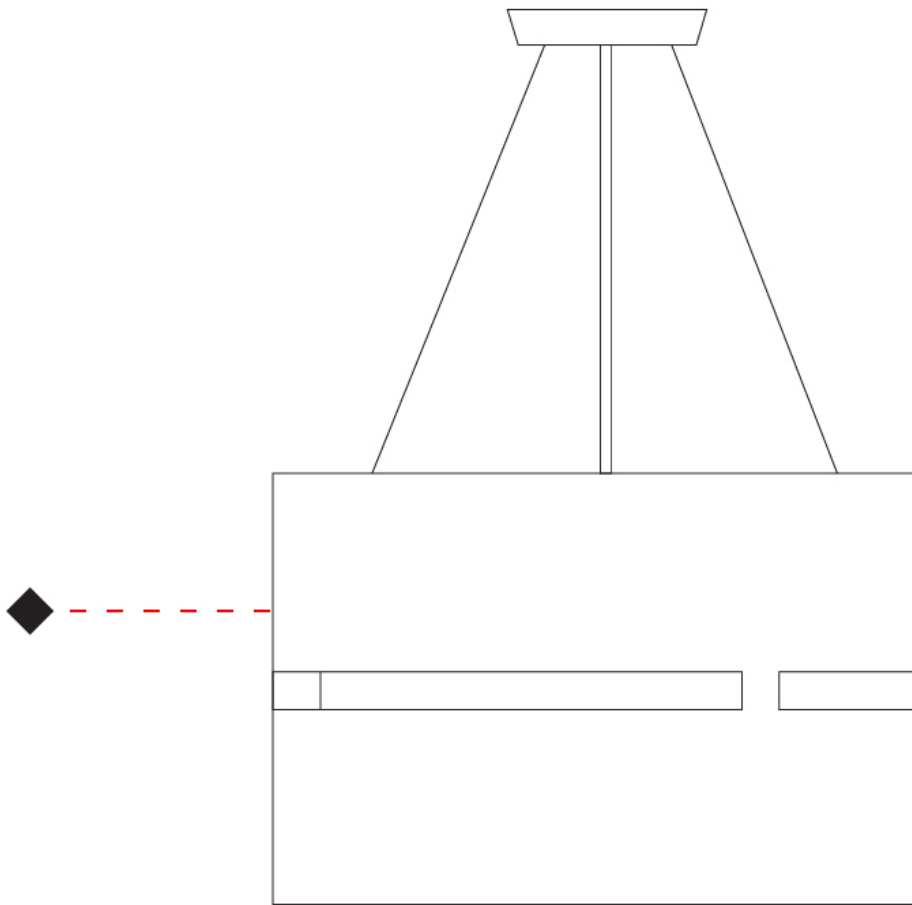

LUZ OCULTA METAL SUSPENSION

D51063-

PROJECT _____

TYPE _____

SPECIFIER _____

QUANTITY _____

DATE _____

D