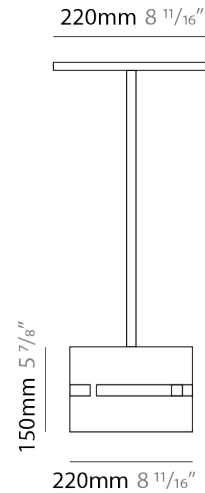

LUZ OCULTA METAL SUSPENSION

D51032-

base number   Finish
Options

1. To build a product code in our configurator select the specify button on the base model # product page
2. To build a manual product code on this datasheet choose from the options listed below in blue font and add the suffix to the base model #

GENERAL

Series: Luz Oculta
Subseries: Luz Oculta Metal
Brand: Fambuena
Division: Design
Mounting Type: Suspension
Mounting Location: Ceiling
Subcategory: Pendant

PHYSICAL

Shape: Rectangle
Diameter (mm): 220
Diameter (in): 8 ¹¹/₁₆
Height (mm): 150
Height (in): 5 ⁷/₈
Light Distribution: Direct / Indirect
Fixture Finish: [BRA](#) / [BRZ](#) / [ABR](#)
Fixture Material: Metal
Cable Details: Cable length 2000mm / 79"

ELECTRICAL

Number of Lamps: 1
Lamp Type: LED Retrofit
Lamp Shape: A19
Bulb Included: Bulb Not Included
Max. Wattage Per Lamp (W): 5
Lamp Base: E26
Input Voltage (V): 120
Upon Request: 277Vac / GU24

LED

OPTICAL

RATINGS AND CERTIFICATIONS

Certified By: Certified for North American Standards
IP rating: IP20

PROJECT	_____
TYPE	_____
SPECIFIER	_____
QUANTITY	_____
DATE	_____