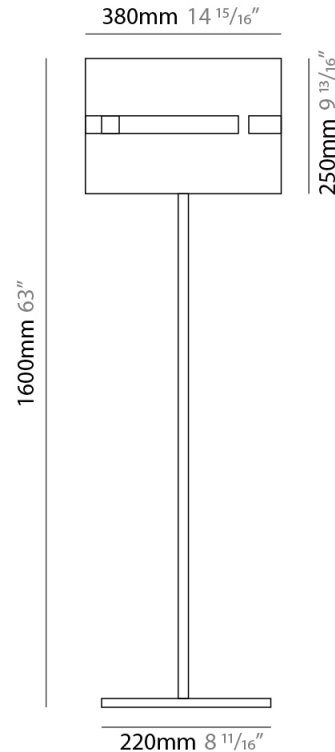

PROJECT _____
TYPE _____
SPECIFIER _____
QUANTITY _____
DATE _____

LUZ OCULTA METAL PORTABLE

D54021-

base number _____
Finish _____
Options _____

1. To build a product code in our configurator select the specify button on the base model # product page
2. To build a manual product code on this datasheet choose from the options listed below in blue font and add the suffix to the base model #

GENERAL

Series: Luz Oculta _____
Subseries: Luz Oculta Metal _____
Brand: Fambuena _____
Division: Design _____
Mounting Type: Portable _____
Mounting Location: Floor _____
Subcategory: Floor _____

PHYSICAL

Shape: Cylinder _____
Diameter (mm): 380 _____
Diameter (in): 14 ¹⁵/₁₆ _____
Height (mm): 1600 _____
Height (in): 63 _____
Light Distribution: Direct / Indirect _____
Fixture Finish: [BRA](#) / [BRZ](#) / [ABR](#) _____
Fixture Material: Metal _____
Upon Request: Bolt Down _____

ELECTRICAL

Number of Lamps: 1 _____
Lamp Type: LED Retrofit _____
Lamp Shape: A19 _____
Bulb Included: Bulb Not Included _____
Max. Wattage Per Lamp (W): 7 _____
Lamp Base: E26 _____
Input Voltage (V): 120 _____
Upon Request: 277Vac / GU24 _____

LED

OPTICAL

RATINGS AND CERTIFICATIONS

Certified By: Certified for North American Standards _____
IP rating: IP20 _____