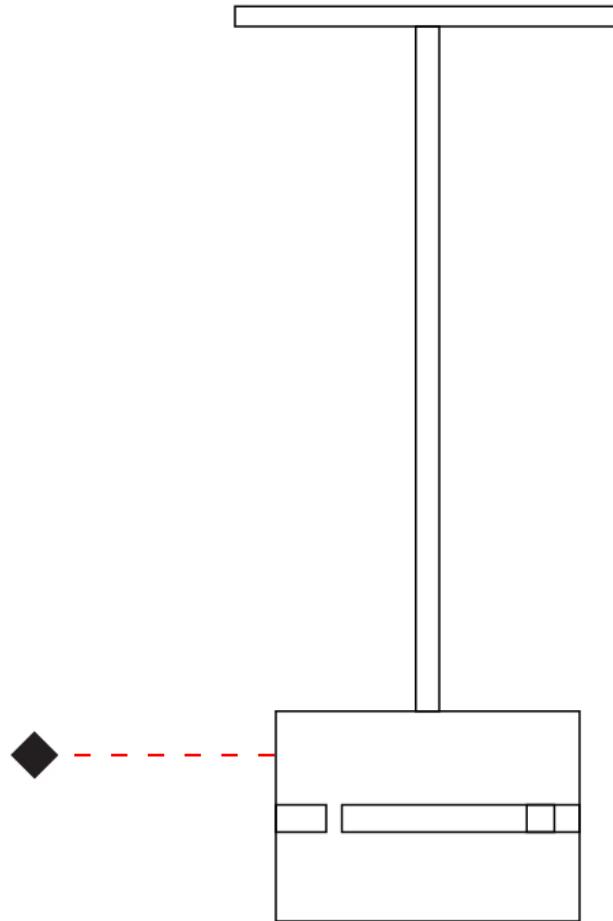

LUZ OCULTA METAL SUSPENSION

D51032-

PROJECT _____

TYPE _____

SPECIFIER _____

QUANTITY _____

DATE _____

D