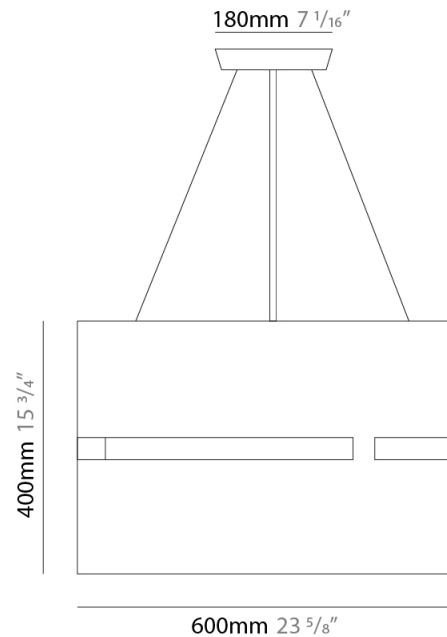

PROJECT	_____
TYPE	_____
SPECIFIER	_____
QUANTITY	_____
DATE	_____

LUZ OCULTA METAL SUSPENSION

D51063-

base number   Finish
Options

1. To build a product code in our configurator select the specify button on the base model # product page
2. To build a manual product code on this datasheet choose from the options listed below in blue font and add the suffix to the base model #

GENERAL

Series: Luz Oculta
Subseries: Luz Oculta Metal
Brand: Fambuena
Division: Design
Mounting Type: Suspension
Mounting Location: Ceiling
Subcategory: Pendant

PHYSICAL

Shape: Rectangle
Diameter (mm): 600
Diameter (in): 23 5/8
Height (mm): 400
Height (in): 15 3/4
Light Distribution: Direct / Indirect
Fixture Finish: [BRA](#) / [BRZ](#) / [ABR](#)
Fixture Material: Metal
Cable Details: Cable length 2000mm / 79"

ELECTRICAL

Number of Lamps: 1
Lamp Type: LED Retrofit
Lamp Shape: A19
Bulb Included: Bulb Not Included
Max. Wattage Per Lamp (W): 15
Lamp Base: E26
Input Voltage (V): 120
Upon Request: 277Vac / GU24

LED

OPTICAL

RATINGS AND CERTIFICATIONS

Certified By: Certified for North American Standards
IP rating: IP20