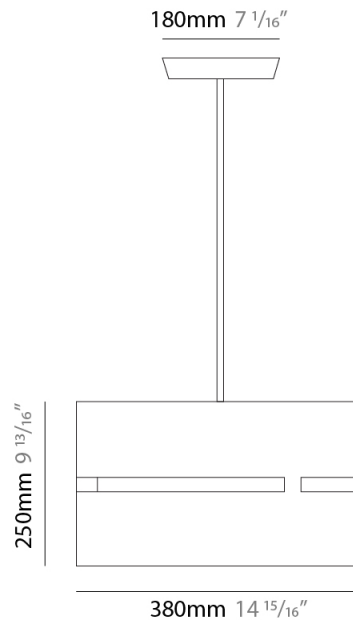

PROJECT	
TYPE	
SPECIFIER	
QUANTITY	
DATE	

LUZ OCULTA METAL SUSPENSION

D51031-

base number   Finish
Options

1. To build a product code in our configurator select the specify button on the base model # product page
2. To build a manual product code on this datasheet choose from the options listed below in blue font and add the suffix to the base model #

GENERAL

Series: Luz Oculta
Subseries: Luz Oculta Metal
Brand: Fambuena
Division: Design
Mounting Type: Suspension
Mounting Location: Ceiling
Subcategory: Pendant

PHYSICAL

Shape: Rectangle
Diameter (mm): 380
Diameter (in): 14 ¹⁵/₁₆
Height (mm): 250
Height (in): 10
Light Distribution: Direct / Indirect
Fixture Finish: [BRA](#) / [BRZ](#) / [ABR](#)
Fixture Material: Metal
Cable Details: Cable length 2000mm / 79"

ELECTRICAL

Number of Lamps: 1
Lamp Type: LED Retrofit
Lamp Shape: A19
Bulb Included: Bulb Not Included
Max. Wattage Per Lamp (W): 8
Lamp Base: E26
Input Voltage (V): 120
Upon Request: 277Vac / GU24

LED

OPTICAL

RATINGS AND CERTIFICATIONS

Certified By: Certified for North American Standards
IP rating: IP20